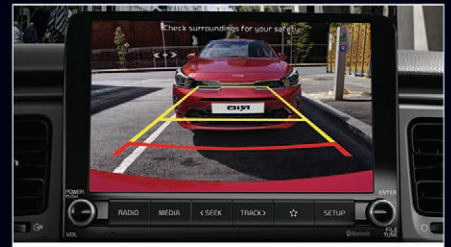

Features

AEB with Forward Collision Warning System¹

8" Touchscreen with Apple CarPlay™² and Android Auto™² Connectivity

Bluetooth® Multi-Connection Functionality³

Lane Keeping Assist¹

Lane Following Assist¹

Rear View Camera with Dynamic Parking Guidelines

LED DRL and Front Fog Lights
(Available on GT-Line)

Single Zone Climate Control
(Available on GT-Line & Sport)

Tilt & Slide Sunroof
(Available on GT-Line)