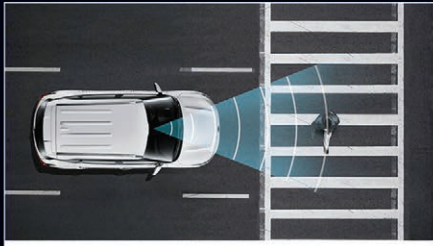

Features

AEB with Forward Collision Warning System¹