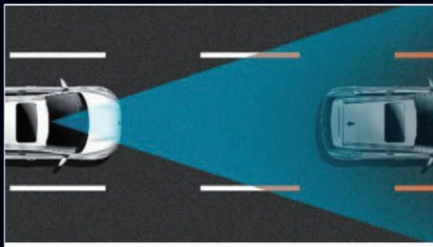

Features

AEB with Forward Collision Warning System¹

8" Touchscreen with Apple CarPlay™² and Android Auto™² Connectivity

Bluetooth® Multi-Connection Functionality³

Lane Keeping Assist¹

Lane Following Assist¹