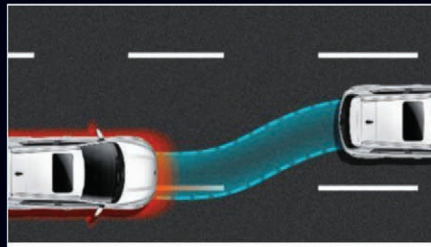

Features

AEB with Forward Collision Warning System¹

8" Touchscreen with Apple CarPlay™² and Android Auto™² Connectivity

Bluetooth® Multi-Connection Functionality³

Lane Keeping Assist¹

Lane Following Assist¹